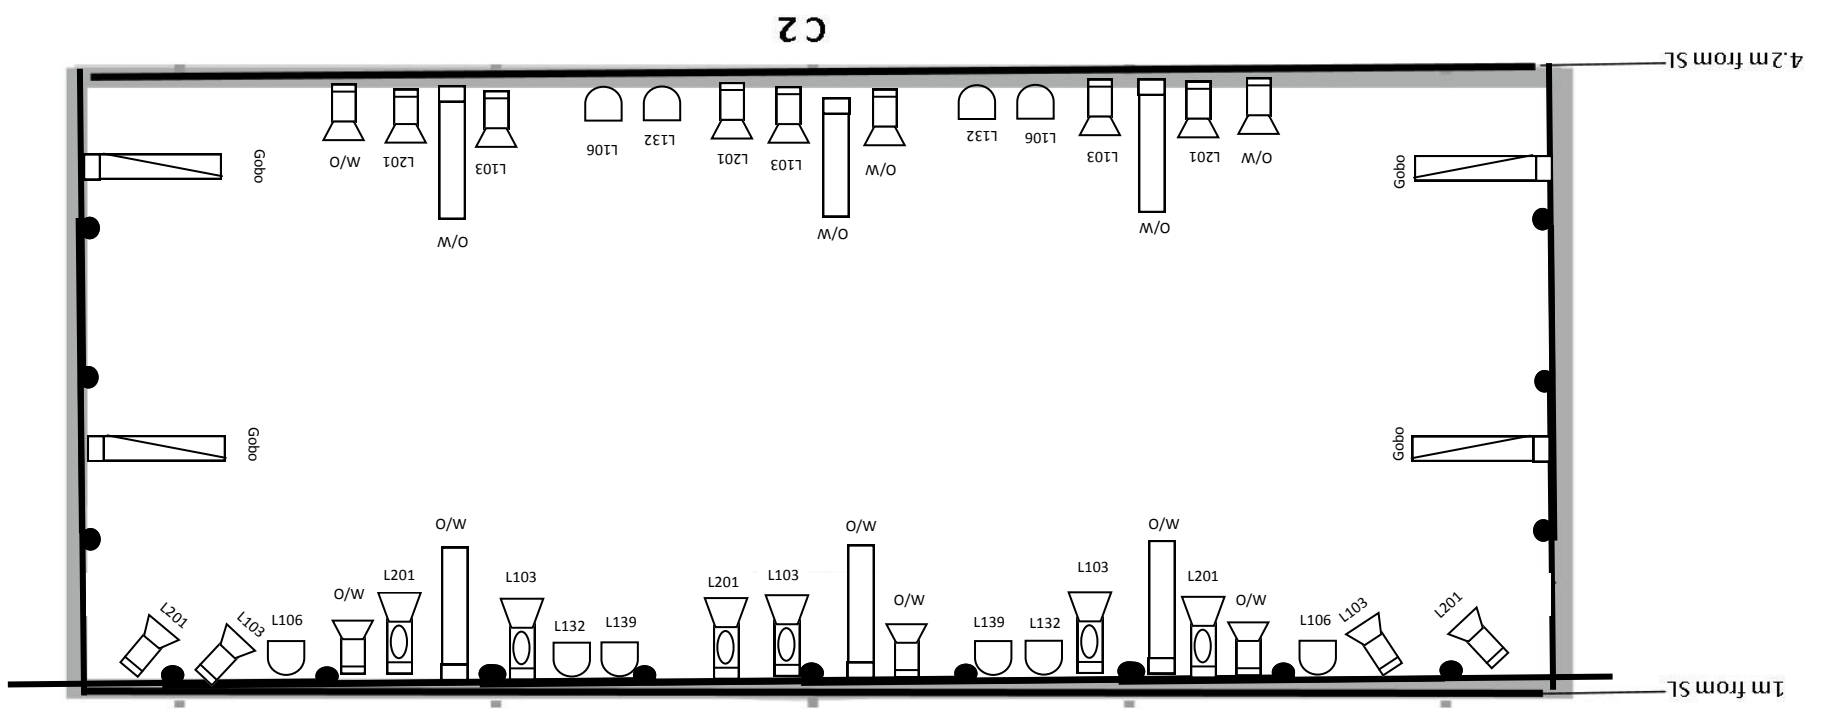

LX Standard Rig

Version 3

February 2013

LIGHTING BRIDGE

EAST BALCONY

WEST BALCONY

STAGE

CATWALK 2