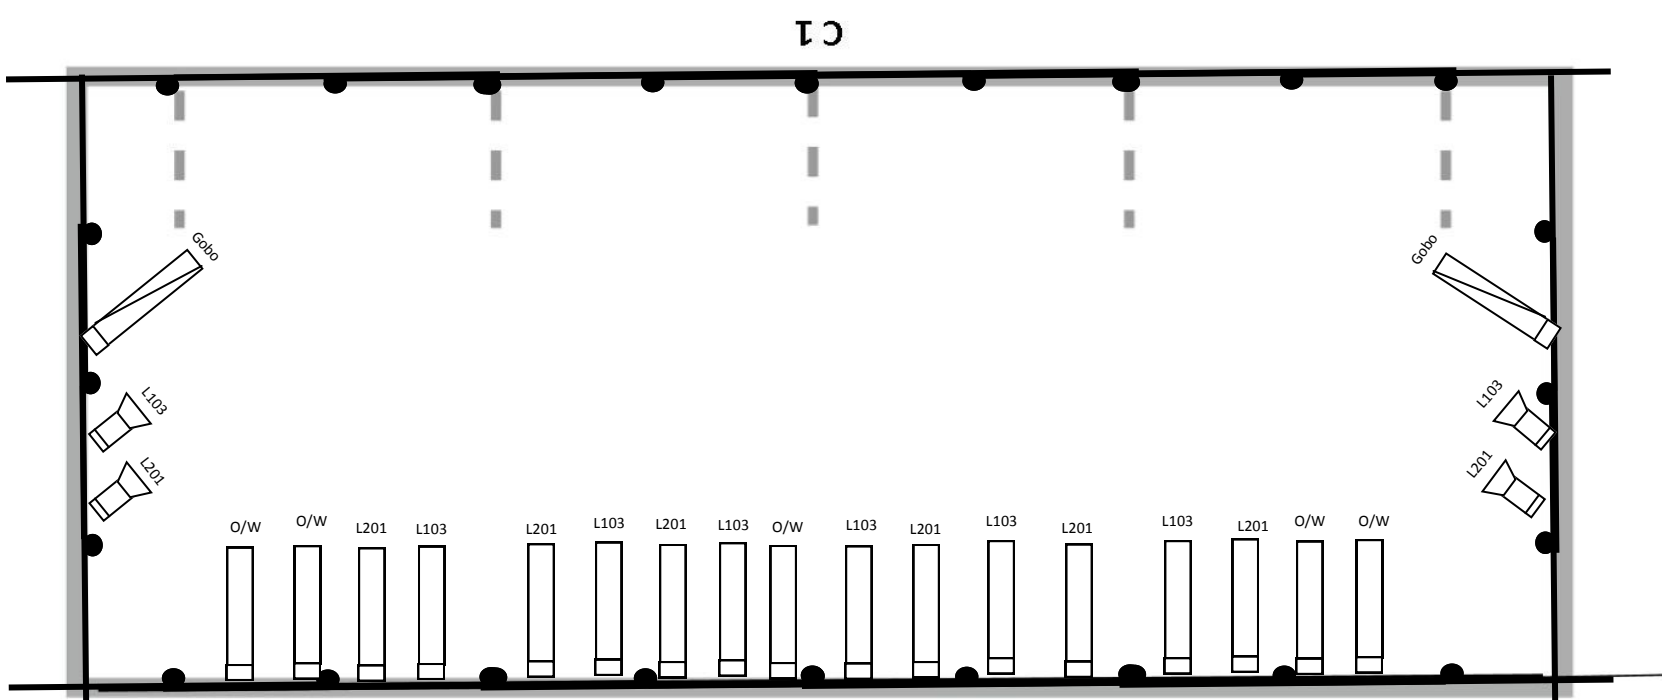

LX Standard Rig

Version 3

February 2013

LIGHTING BRIDGE

EAST BALCONY

WEST BALCONY

STAGE

CATWALK 2