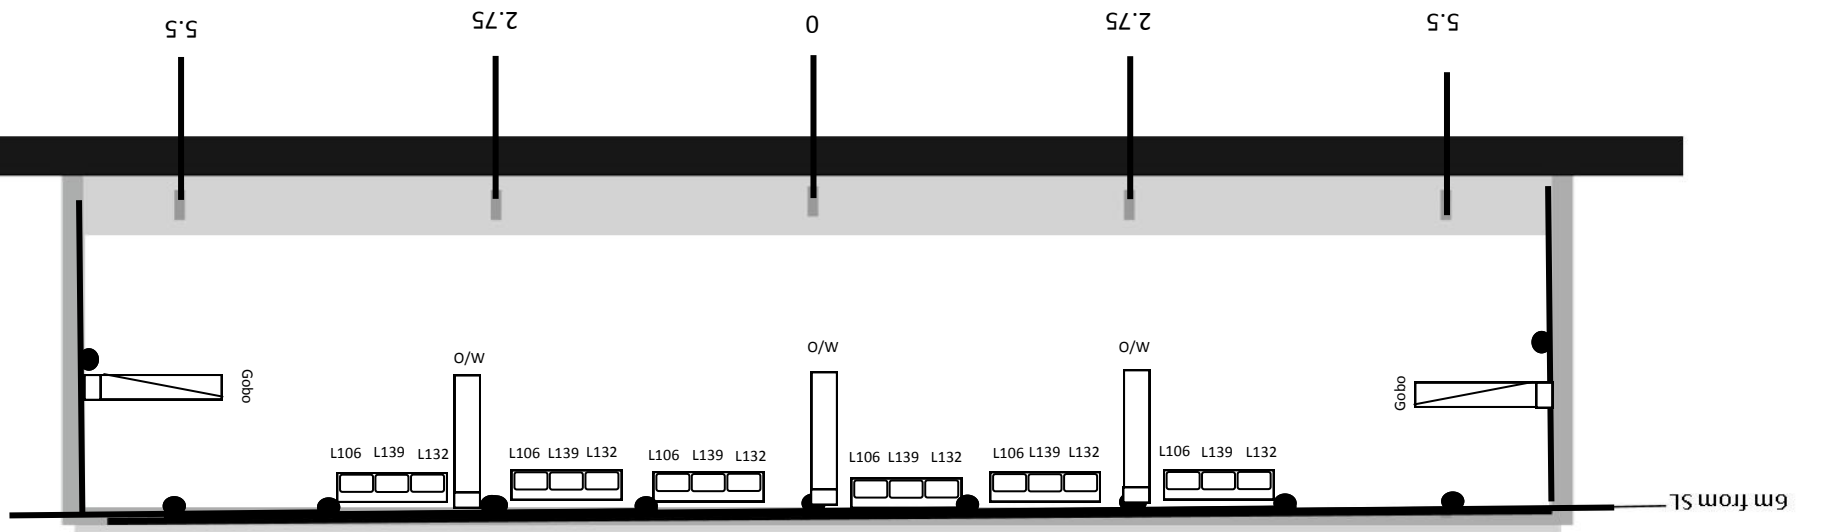

LX Standard Rig

Version 3

February 2013

LIGHTING BRIDGE

EAST BALCONY

WEST BALCONY

STAGE

CATWALK 2