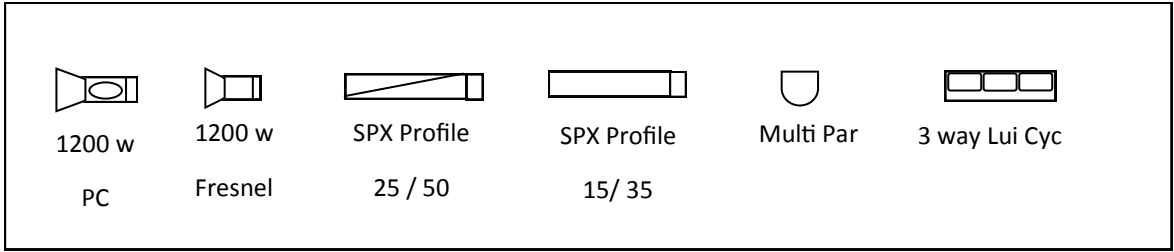

LX Standard Rig

Version 3

February 2013

LIGHTING BRIDGE

EAST BALCONY

WEST BALCONY

STAGE

CATWALK 2